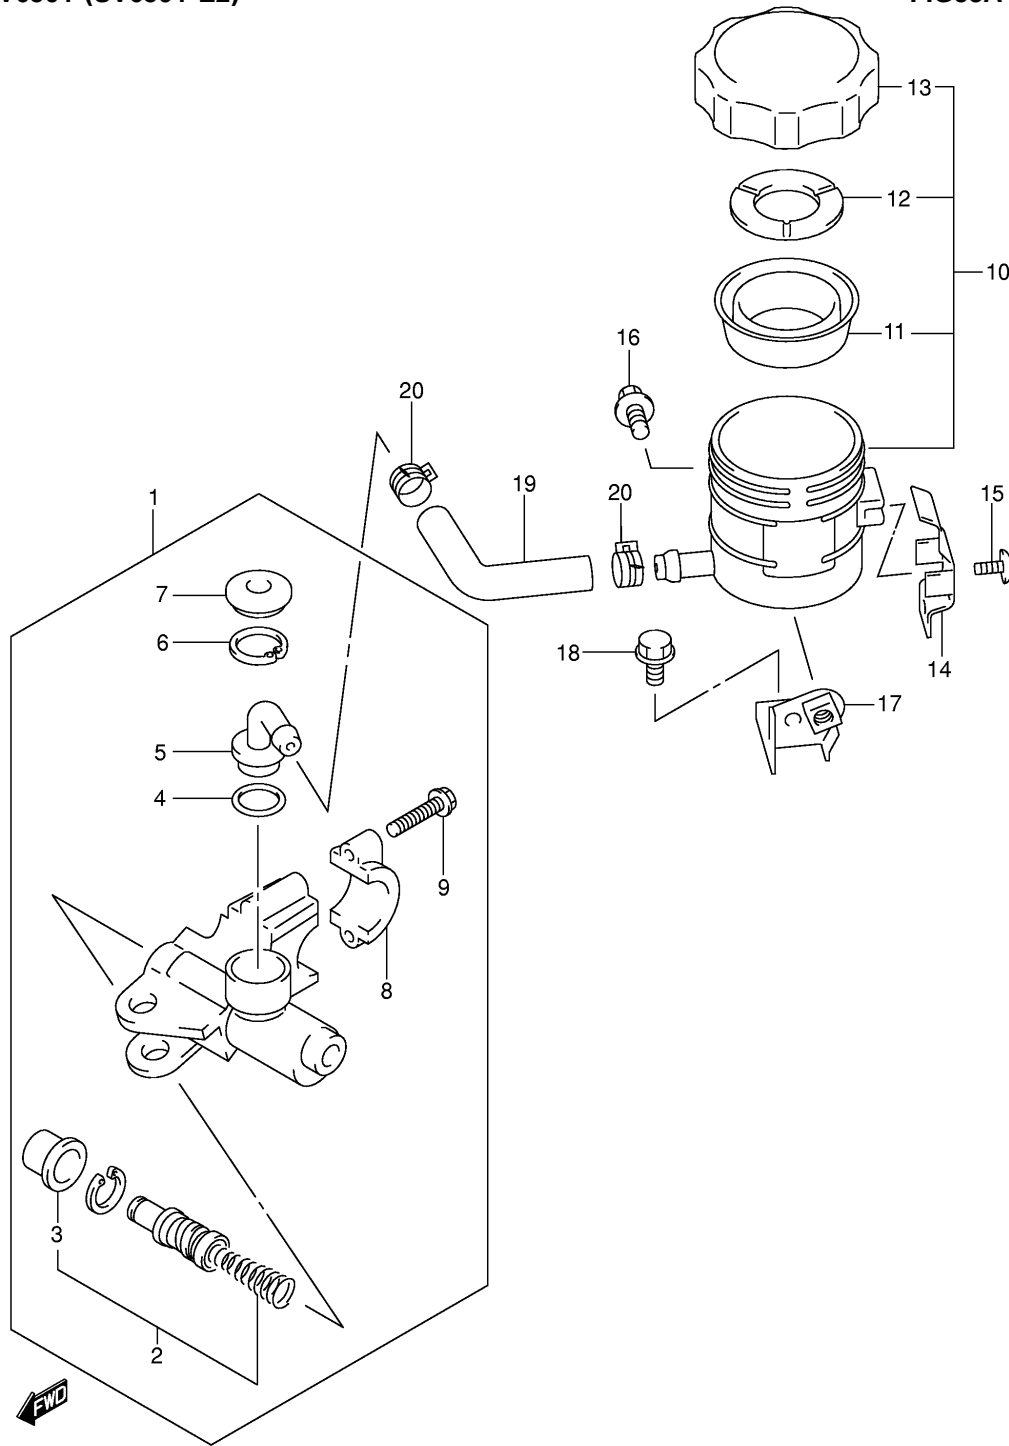

Ref No	Part No	Description
1	59600-32C01	Cylinder Assy, Front Master
2	59600-45860	. Piston/cup Set
3	59666-44300	. Boot
4	69686-34200	. O Ring
5	59672-17C00	. Connector
6	69674-00B20	. Circlip
7	59673-17C00	. Cover, Dust
8	59671-36500	. Holder (black)
9	59675-19C00	. Bolt, Holder (6x25)
10	59740-07D00	Tank Assy, Reservoir
11	59667-18441	. Diaphragm
12	59668-18441	. Plate, Diaphragm
13	59669-07D00	. Cap
14	59743-17C00	Plate, Reservoir Tank Cap
15	02142-04103	Screw
16	01550-06123	Bolt
17	59750-33E01	Bracket, Reservoir Tank Front
18	01550-06123	Bolt
19	59731-32C00	Hose, Front Reservoir Tank
20	59735-17C00	Clamp, Reservoir Tank